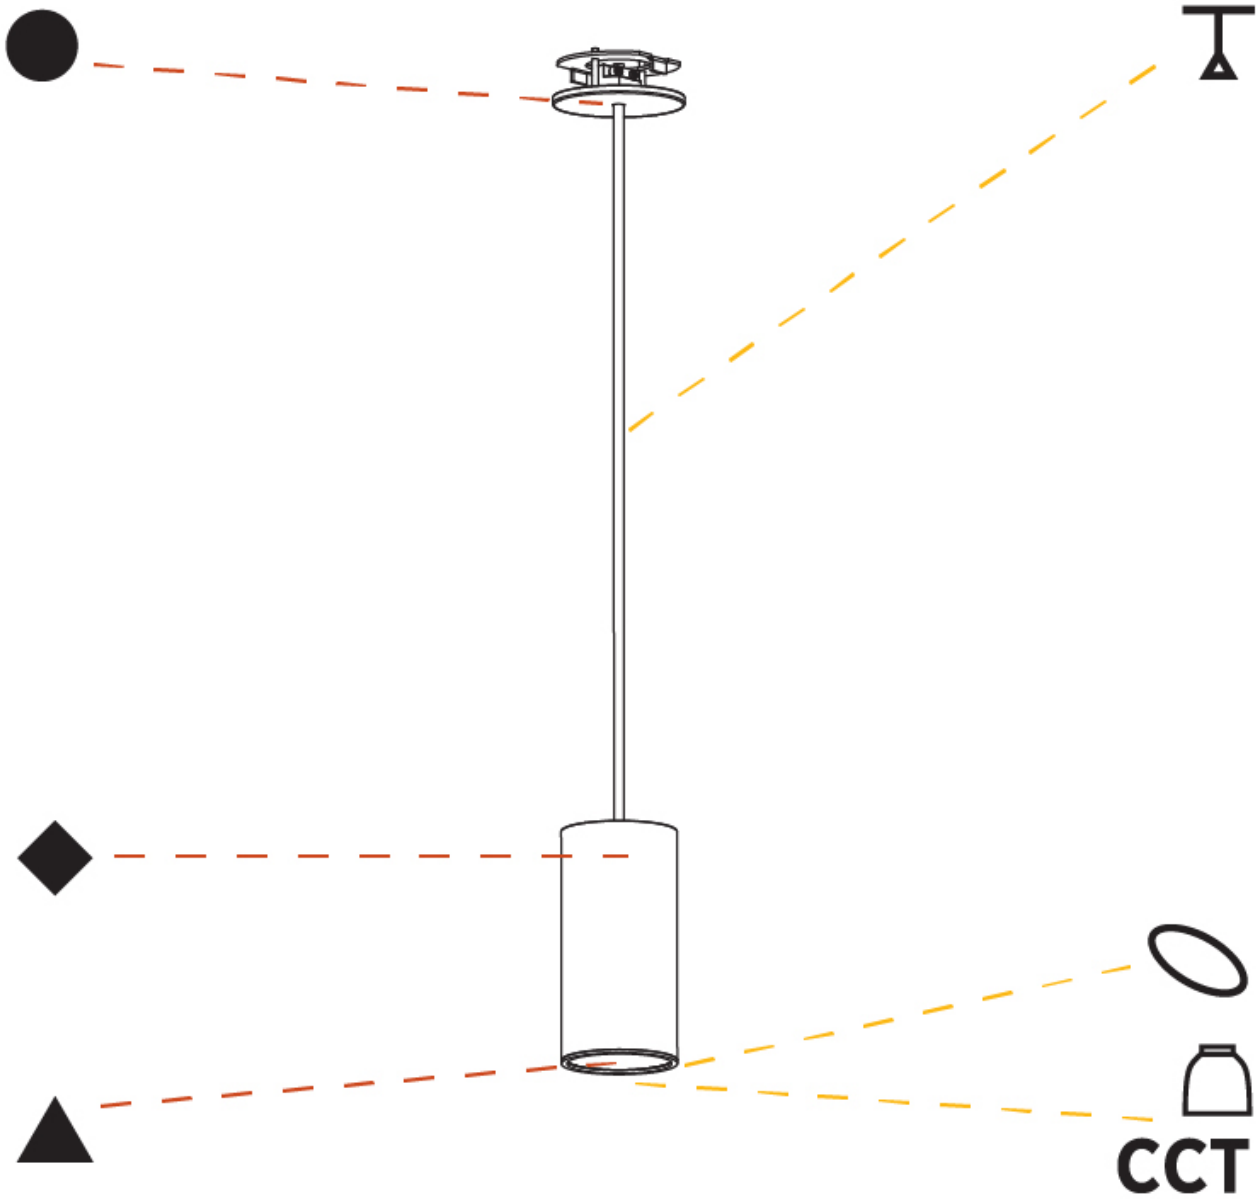

HANGOVER MONOPOINT RECESSED CANOPY SUSPENSION

A300156-

PROJECT _____

TYPE _____

SPECIFIER _____

QUANTITY _____

DATE _____

A