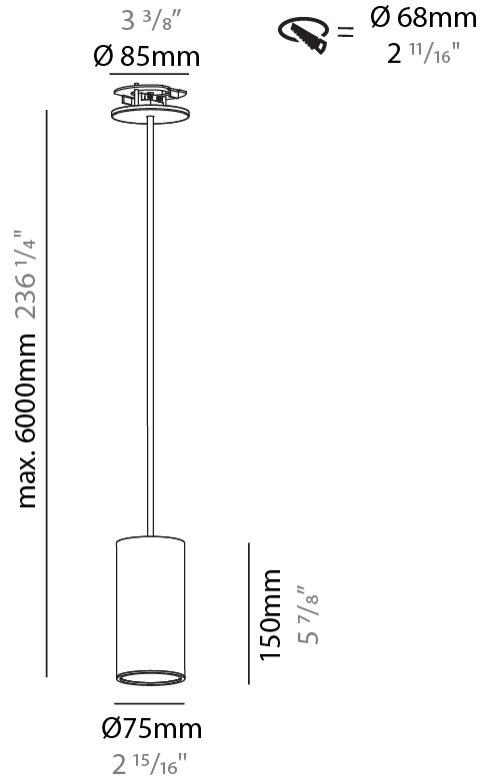

GENERAL

Series: Hangover
Subseries: Hangover Monopoint Recessed Canopy
Brand: Prolicht
Division: Architectural
Mounting Type: Suspension
Mounting Location: Ceiling
Subcategory: Pendant

PHYSICAL

Shape: Cylinder
Diameter (mm): 75
Diameter (in): 2 15/16
Height (mm): 150
Height (in): 5 7/8
Max. Overall Height (mm): 2150
Max. Overall Height (in): 84 5/8
Light Distribution: Direct
Diffuser: Shine Ring 0-6
Fixture Finish: SSR / BKV / CWI / CRY / HAB / UFT / ITA / RUA / FTG / MYG / LOD / PUS / FRO / FUP / KIA / POP / BLS / SPG / MEY / GOH / GUM / CHC / COM / ABZ / JAG / OBR / MOS / ROR
Fixture Material: Aluminum
Cable Details: 2000mm / 6000mm Cable in White / Black / Orange / Red
Cut-out Measurements: 68mm / 2 11/16"

ELECTRICAL

Lamp Type: LED (Zhaga Standard)
Input Wattage (W): 10.9
Total Output Wattage (W): 9
Dimming: Tri-Mode (Non-Dimming and Phase Dimming (120Vac only) and 0-10V Dimming)
Driver Included: Yes
Driver Location: External
Driver Type: Constant Current - Universal
Driver Class: Class 2
Housing: ENCP3 w/Quick Connect
Input Voltage (V): 120 - 277
Constant Current (MA): 500

LED

Number of LEDs: 1
Color Temperature (°K): 2700 / 3000 / 4000
Max. Delivered Lumen (lm): 923
CRI: >90 CRI
Lamp Life (hrs): 50000
Upon Request: ***3500K available in minimum quantities (larger quantities upon request)

OPTICAL

Reflector: 18 / 36 / 52

RATINGS AND CERTIFICATIONS

Certified By: Certified for North American Standards
IP rating: IP20